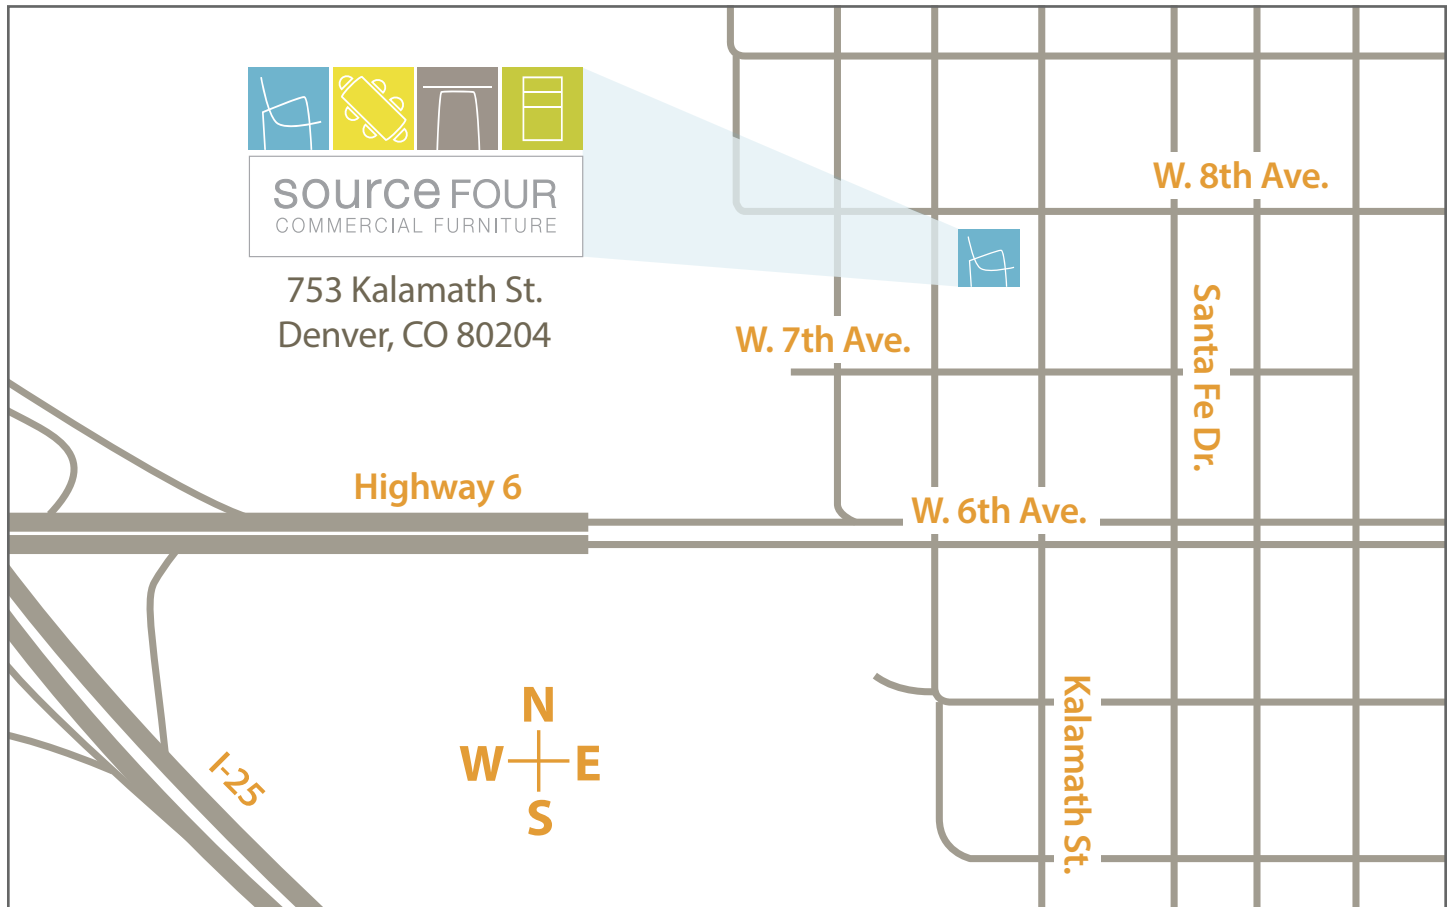

Map and Driving Directions

We are located on Kalamath Street between 7th and 8th. From I-25, exit 6th Avenue East. Go east on 6th Avenue to Santa Fe Drive. Take a left on to Santa Fe Drive to 8th Avenue. Make a left on to 8th Avenue and pass through Kalamath Street. Turn left into alley for parking. Source Four will be the second building on your left.

Parking is located between the 2 showrooms.

source FOUR
COMMERCIAL FURNITURE

753 Kalamath Street, Denver, CO 80204
303.893.1515 303.893.1520 fax sourcefour.com